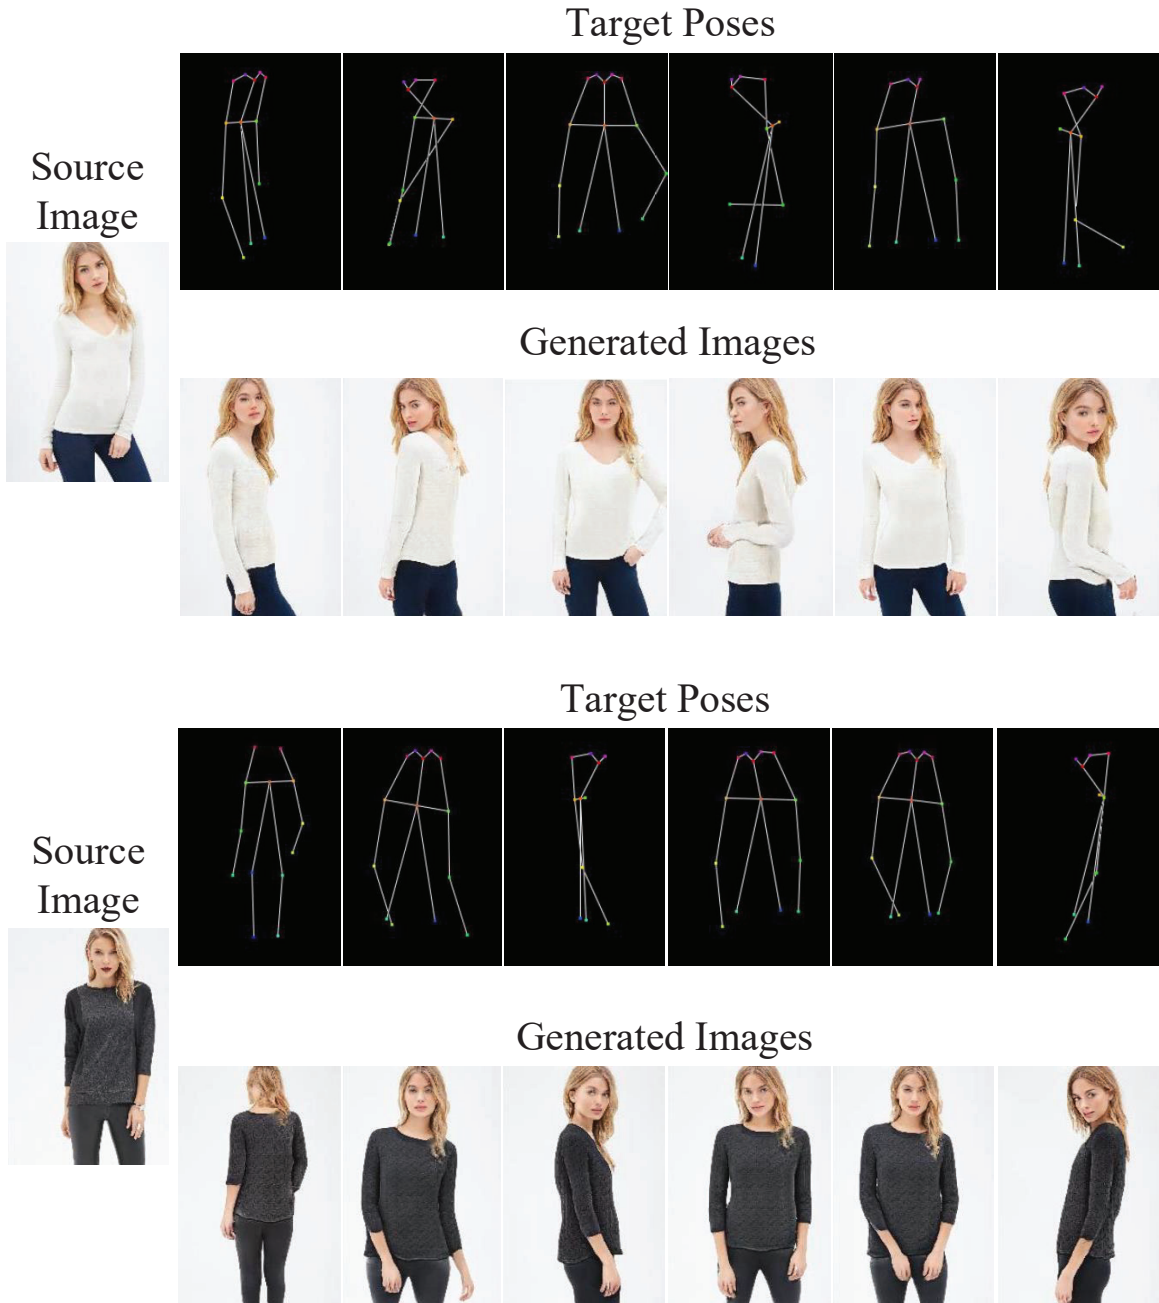

## A. Additional Experimental Results

This section demonstrates some additional experimental results to illustrate the superiority of the method proposed in this paper. Figure 1 shows our method's performance results in the pose transfer task. And Figure 2,3 show the high performance of this paper's model in the clothes style transfer task, with the two figures showing the style transfer for upper clothes and pants, respectively.

Figure 1. The results of our method in the pose transfer task.

Figure 2. The results of our method in the clothes style transfer task (For upper clothes).

Figure 3. The results of our method in the clothes style transfer task (For pants).