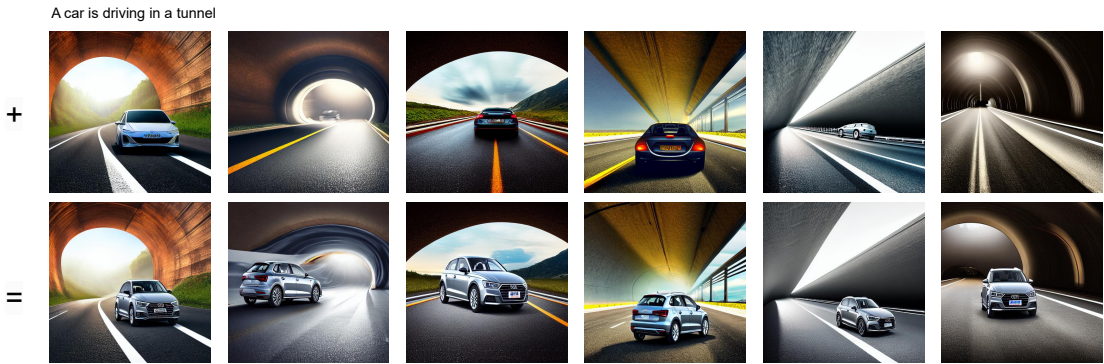

Figure 1: Supplementary experimental results for Application 1.

red front-side hardtop convertible Ferrari California t 2009 4.3L standard

gray front-side hatchback FAW Volkswagen Audi A3 2018 30th anniversary Sportback 35 TFSI sport