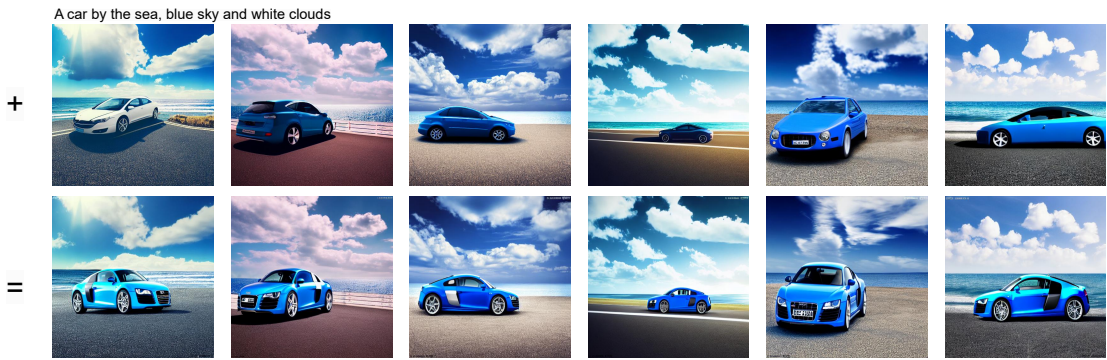

blue front-side sports
Audi sport Audi R8 2007
4.2 FSI Quattro

red front-side hatchback
Audi (imported) Audi A1
2010 e-tron

red front-side hatchback
Audi (imported) Audi A1
2010 e-tron

white front-side sedan
SAIC GM Buick Regal
2017 30h luxury

Figure 1: Supplementary experimental results for Application 1.

red front-side hardtop convertible Ferrari California t 2009 4.3L standard

gray front-side hatchback FAW Volkswagen Audi A3 2018 30th anniversary Sportback 35 TFSI sport

white front-side sedan SAIC GM Buick Regal 2017 30h luxury

gray front-side hatchback FAW Volkswagen Audi A3 2018 30th anniversary Sportback 35 TFSI sport

Figure 2: Supplementary experimental results for Application 1.

Figure 3: Supplementary experimental results for Application 2.

Figure 4: Supplementary experimental results for Application 3.

The big wolf is on the grassland, looking at the distant mountain peaks

Cartoon model