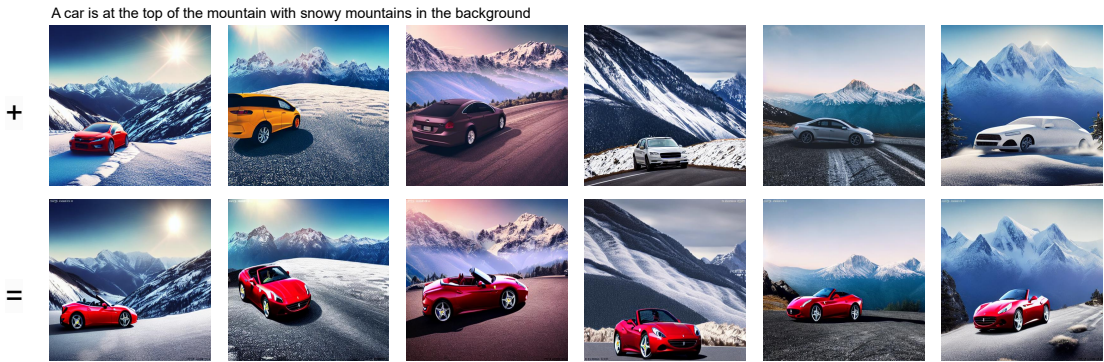

blue front-side sports
Audi sport Audi R8 2007
4.2 FSI Quattro

red front-side hatchback
Audi (imported) Audi A1
2010 e-tron

red front-side hatchback
Audi (imported) Audi A1
2010 e-tron

white front-side sedan
SAIC GM Buick Regal
2017 30h luxury

Figure 1: Supplementary experimental results for Application 1.

red front-side hardtop convertible Ferrari California t 2009 4.3L standard

gray front-side hatchback FAW Volkswagen Audi A3 2018 30th anniversary Sportback 35 TFSI sport

white front-side sedan SAIC GM Buick Regal 2017 30h luxury

gray front-side hatchback FAW Volkswagen Audi A3 2018 30th anniversary Sportback 35 TFSI sport

Figure 2: Supplementary experimental results for Application 1.

Figure 3: Supplementary experimental results for Application 2.

Figure 4: Supplementary experimental results for Application 3.

The big wolf is on the grassland, looking at the distant mountain peaks

Cartoon model