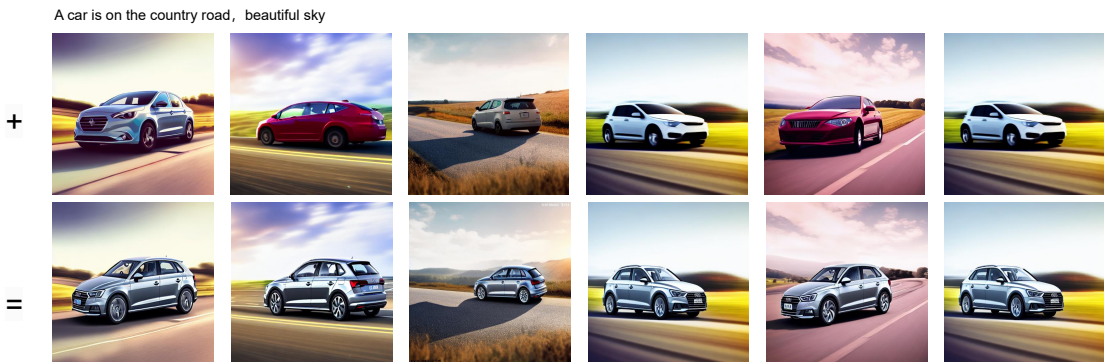

Figure 1: Supplementary experimental results for Application 1.

red front-side hardtop convertible Ferrari California t 2009 4.3L standard

gray front-side hatchback FAW Volkswagen Audi A3 2018 30th anniversary Sportback 35 TFSI sport

white front-side sedan SAIC GM Buick Regal 2017 30h luxury

gray front-side hatchback FAW Volkswagen Audi A3 2018 30th anniversary Sportback 35 TFSI sport

Figure 2: Supplementary experimental results for Application 1.

Figure 3: Supplementary experimental results for Application 2.

Figure 4: Supplementary experimental results for Application 3.

The big wolf is on the grassland, looking at the distant mountain peaks

Cartoon model