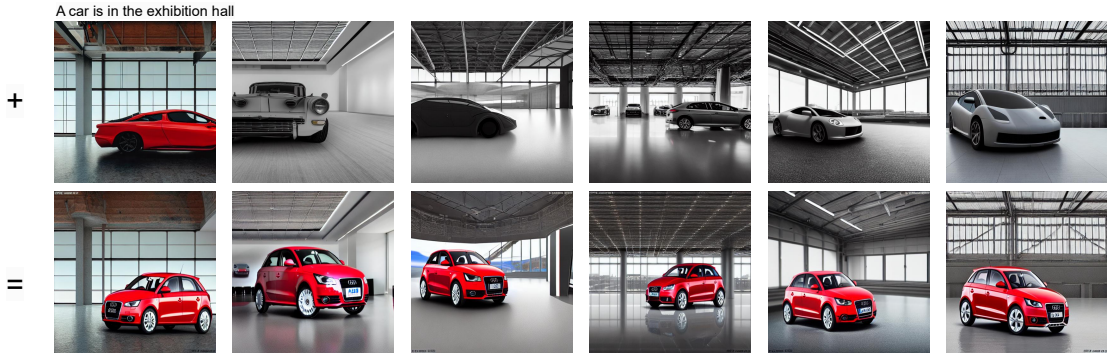

blue front-side sports
Audi sport Audi R8 2007
4.2 FSI Quattro

red front-side hatchback
Audi (imported) Audi A1
2010 e-tron

red front-side hatchback
Audi (imported) Audi A1
2010 e-tron

white front-side sedan
SAIC GM Buick Regal
2017 30h luxury

Figure 1: Supplementary experimental results for Application 1.

red front-side hardtop convertible Ferrari California t 2009 4.3L standard

gray front-side hatchback FAW Volkswagen Audi A3 2018 30th anniversary Sportback 35 TFSI sport

white front-side sedan SAIC GM Buick Regal 2017 30h luxury

gray front-side hatchback FAW Volkswagen Audi A3 2018 30th anniversary Sportback 35 TFSI sport

Figure 2: Supplementary experimental results for Application 1.