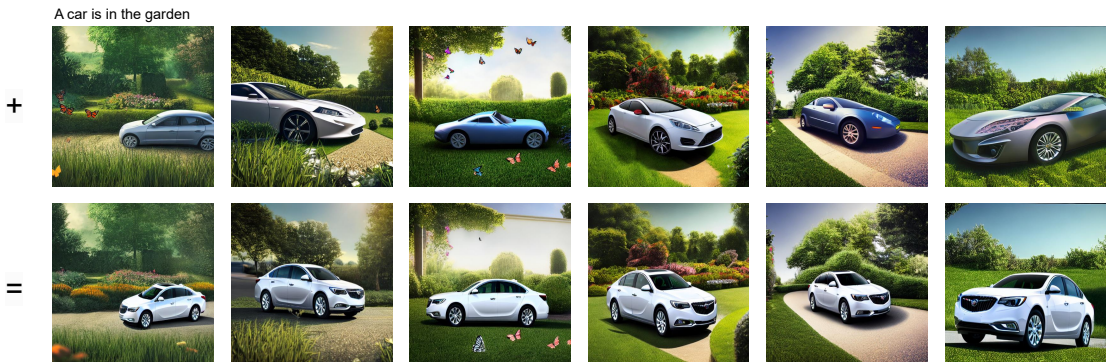

blue front-side sports
Audi sport Audi R8 2007
4.2 FSI Quattro

red front-side hatchback
Audi (imported) Audi A1
2010 e-tron

red front-side hatchback
Audi (imported) Audi A1
2010 e-tron

white front-side sedan
SAIC GM Buick Regal
2017 30h luxury

Figure 1: Supplementary experimental results for Application 1.

red front-side hardtop convertible Ferrari California t 2009 4.3L standard

gray front-side hatchback FAW Volkswagen Audi A3 2018 30th anniversary Sportback 35 TFSI sport

white front-side sedan SAIC GM Buick Regal 2017 30h luxury

gray front-side hatchback FAW Volkswagen Audi A3 2018 30th anniversary Sportback 35 TFSI sport

Figure 2: Supplementary experimental results for Application 1.

Figure 3: Supplementary experimental results for Application 2.

Figure 4: Supplementary experimental results for Application 3.

The big wolf is on the grassland, looking at the distant mountain peaks

Cartoon model