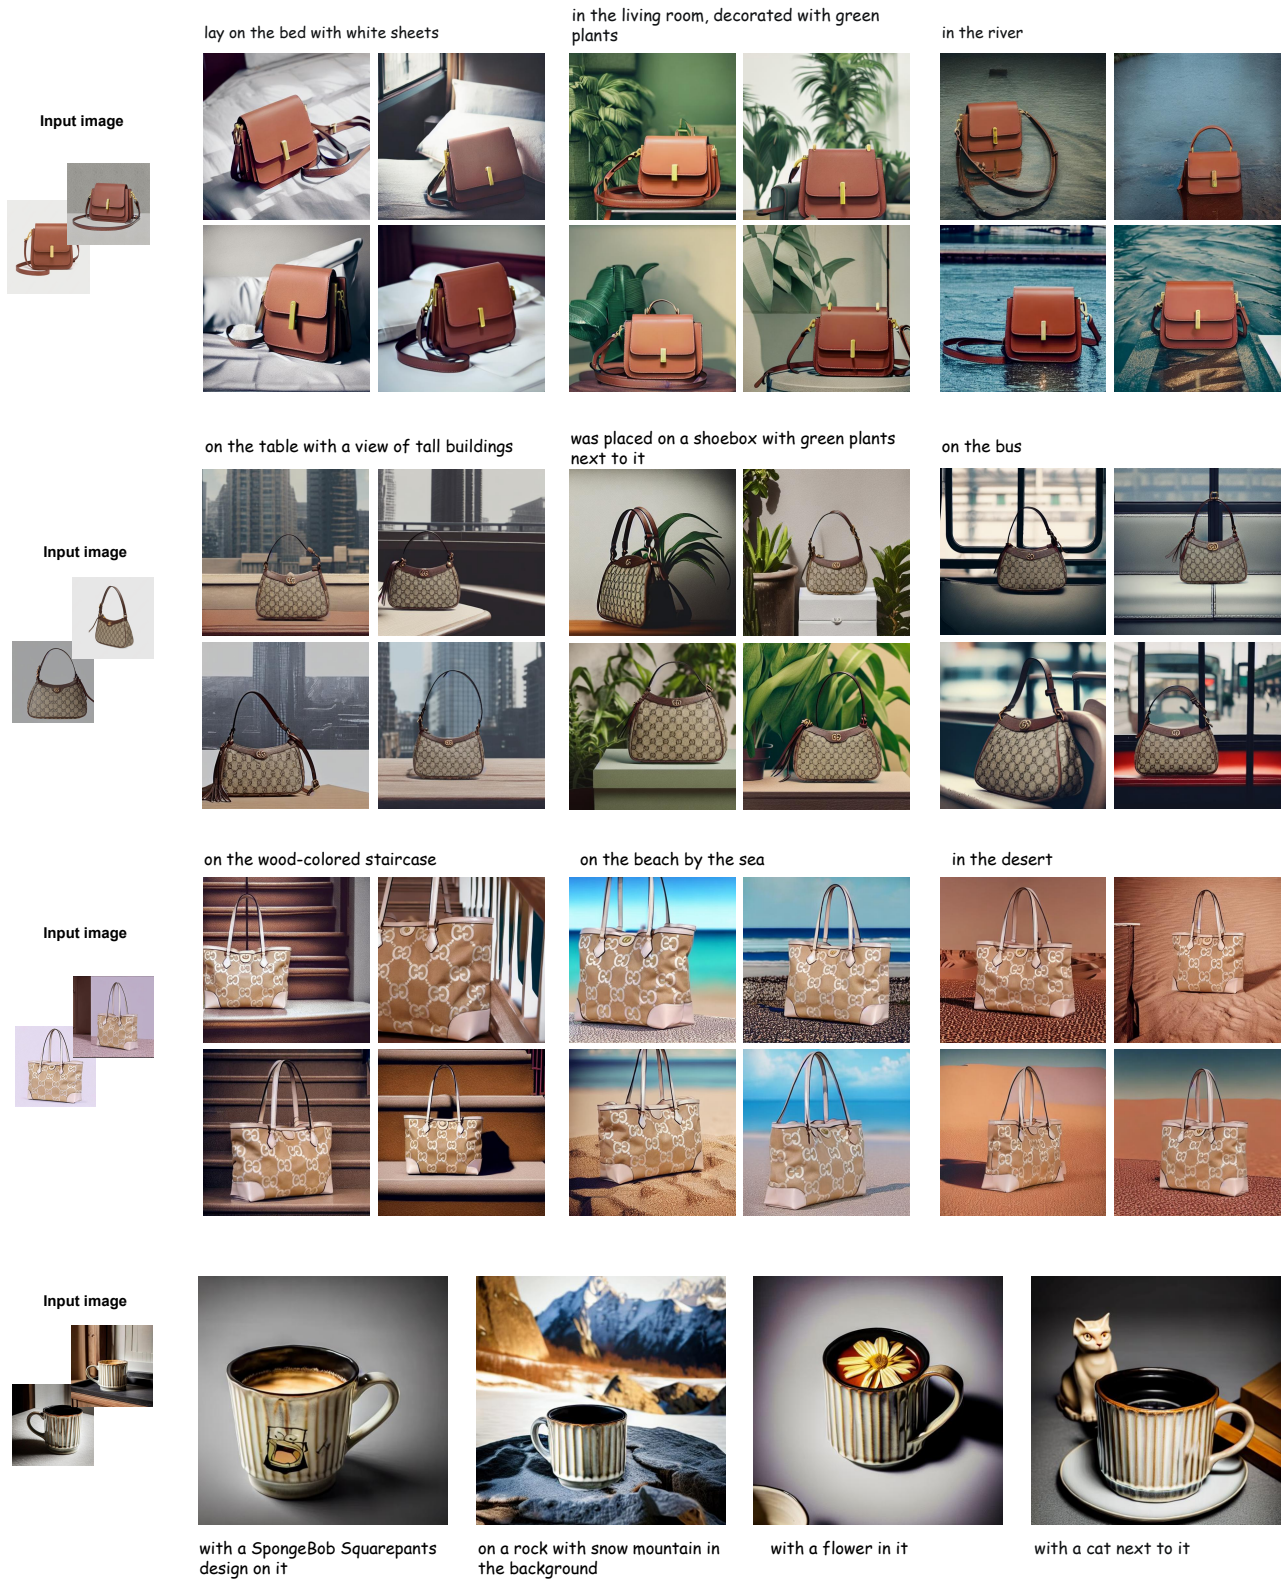

white front-side sedan SAIC GM Buick Regal 2017 30h luxury

gray front-side hatchback FAW Volkswagen Audi A3 2018 30th anniversary Sportback 35 TFSI sport

Figure 2: Supplementary experimental results for Application 1.